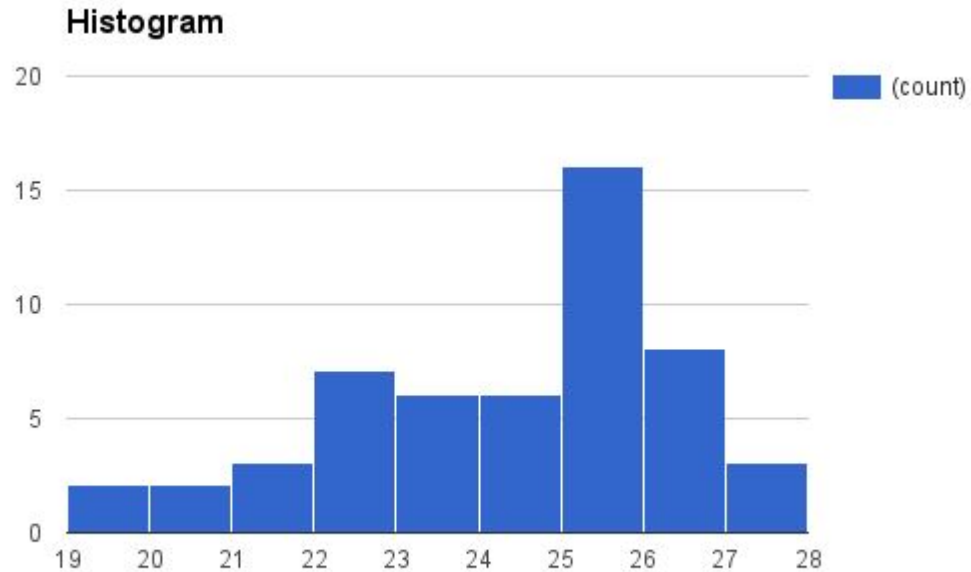

Grade Distribution

Mean: 23.98
Median: 25
Std: 1.96