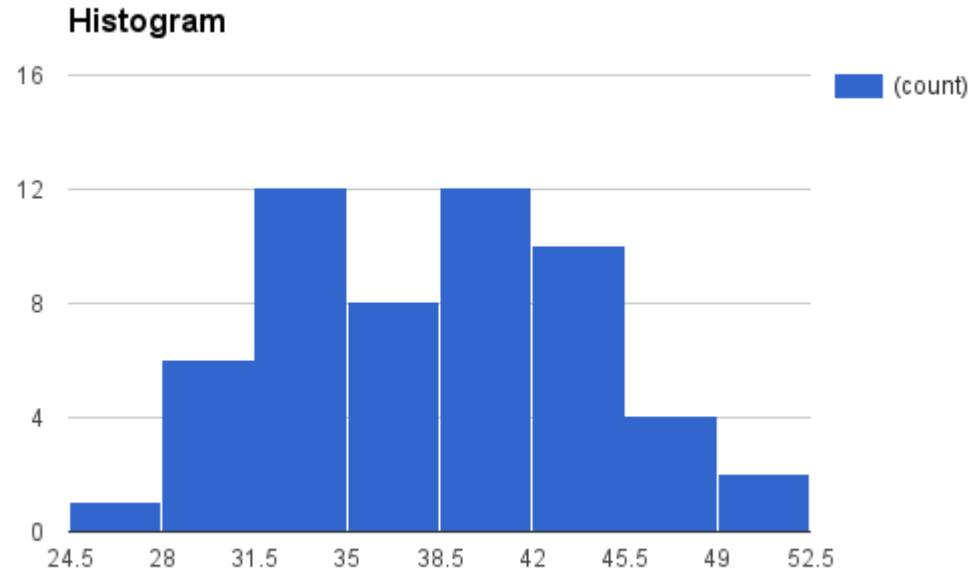

Grade Distribution

Possible Points: 55

Mean: 38.26

Median: 37.75

Std: 5.82